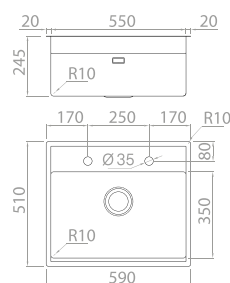

Accessories on page 5