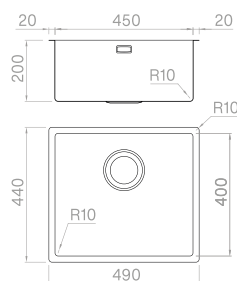

Material	AISI 316 L
Finishing	Brushed
Inner corners	R 10 mm welded
Overall dimensions	490 x 440 mm
Basin dimensions	450 x 400 mm
Bowl depth	200 mm
Standard Strainer	3 1/2"
Cabinet size	600 mm

- Top mount
- Flush mount
- Under mount

Cod. **BI 4540 MR**
Cod. **BG 4540 MR**
Cod. **BO 4540 MR**

Accessories on page 8