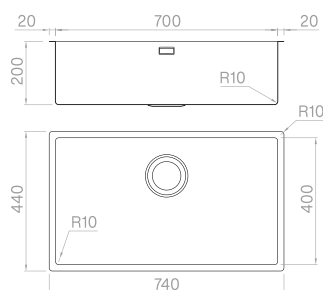

Accessories on page 8