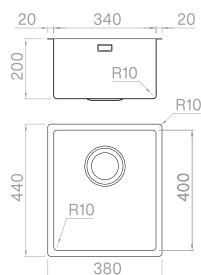

Material	AISI 316 L
Finishing	Brushed
Inner corners	R 10 mm welded
Overall dimensions	380 x 440 mm
Basin dimensions	340 x 400 mm
Bowl depth	200 mm
Standard Strainer	3 1/2"
Cabinet size	600 mm

- Top mount
- Flush mount
- Under mount

Cod. **BI 3440 MR**
Cod. **BG 3440 MR**
Cod. **BO 3440 MR**

Accessories on page 8