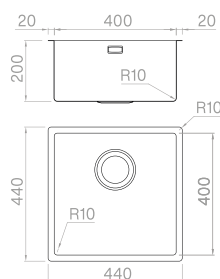

Material	AISI 316 L
Finishing	Brushed
Inner corners	R 10 mm welded
Overall dimensions	440 x 440 mm
Basin dimensions	400 x 400 mm
Bowl depth	200 mm
Standard Strainer	3 1/2"
Cabinet size	600 mm

- Top mount
- Flush mount
- Under mount

Cod. **BI 4040 MR**
Cod. **BG 4040 MR**
Cod. **BO 4040 MR**

Accessories on page 8