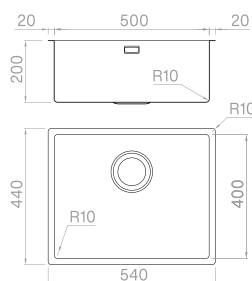

Material	AISI 316 L
Finishing	Brushed
Inner corners	R 10 mm welded
Overall dimensions	540 x 440 mm
Basin dimensions	500 x 400 mm
Bowl depth	200 mm
Standard Strainer	3 1/2"
Cabinet size	600 mm

- Top mount
- Flush mount
- Under mount

Cod. **BI 5040 MR**
Cod. **BG 5040 MR**
Cod. **BO 5040 MR**

Accessories on page 8