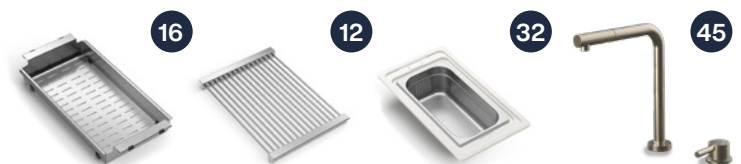

SOLO

- Material: AISI 304
- Finishing: Brushed
- Corner radius: Welded 10 mm
- Overall dimensions: 520 x 440 mm
- Basin dimensions: 400 x 400 + 80 mm
- Bowl depth: 200 (150 + 50) mm
- Standard Strainer: Ø 3 1/2"
- Cabinet: 600 mm

- Top mount
- Flush mount
- Under mount

Cod. **SIG 60 RM**
Cod. **SFG 60 RM**
Cod. **SSG 60 RM**

Accessories

See p. 5 for all dedicated accessories.

ARTINOX

Wooden chopping board**3**

300x420x20 mm
Cod. **TRIB 3042**