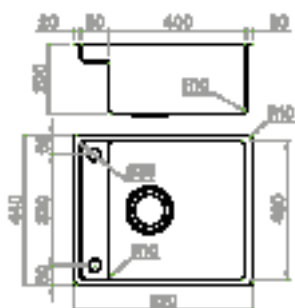

GHOST 60

READY

- Strainer set
- HDPE chopping board
- Circle Tap

32
6
45

- Top mount
- Flush mount
- Under mount

Cod. **SAG I 60 RM**
Cod. **SAGF 60 RM**
Cod. **SAGO 60 RM**

GHOST 60

PRO

- HDPE chopping board

6

- Top mount
- Flush mount
- Under mount

Cod. **SBG I 60 RM**
Cod. **SBGF 60 RM**
Cod. **SBGO 60 RM**

GHOST 60

SOLO

- Material: AISI 304
- Finishing: Brushed
- Corner radius: Welded 10 mm
- Overall dimensions: 520 x 440 mm
- Basin dimensions: 400 x 400 + 80 mm
- Bowl depth: 200 (150 + 50) mm
- Standard Strainer: Ø 3 1/2"
- Cabinet: 600 mm

- Top mount
- Flush mount
- Under mount

Cod. **SIG 60 RM**
Cod. **SFG 60 RM**
Cod. **SSG 60 RM**

Accessories

See p. 5 for all dedicated accessories.